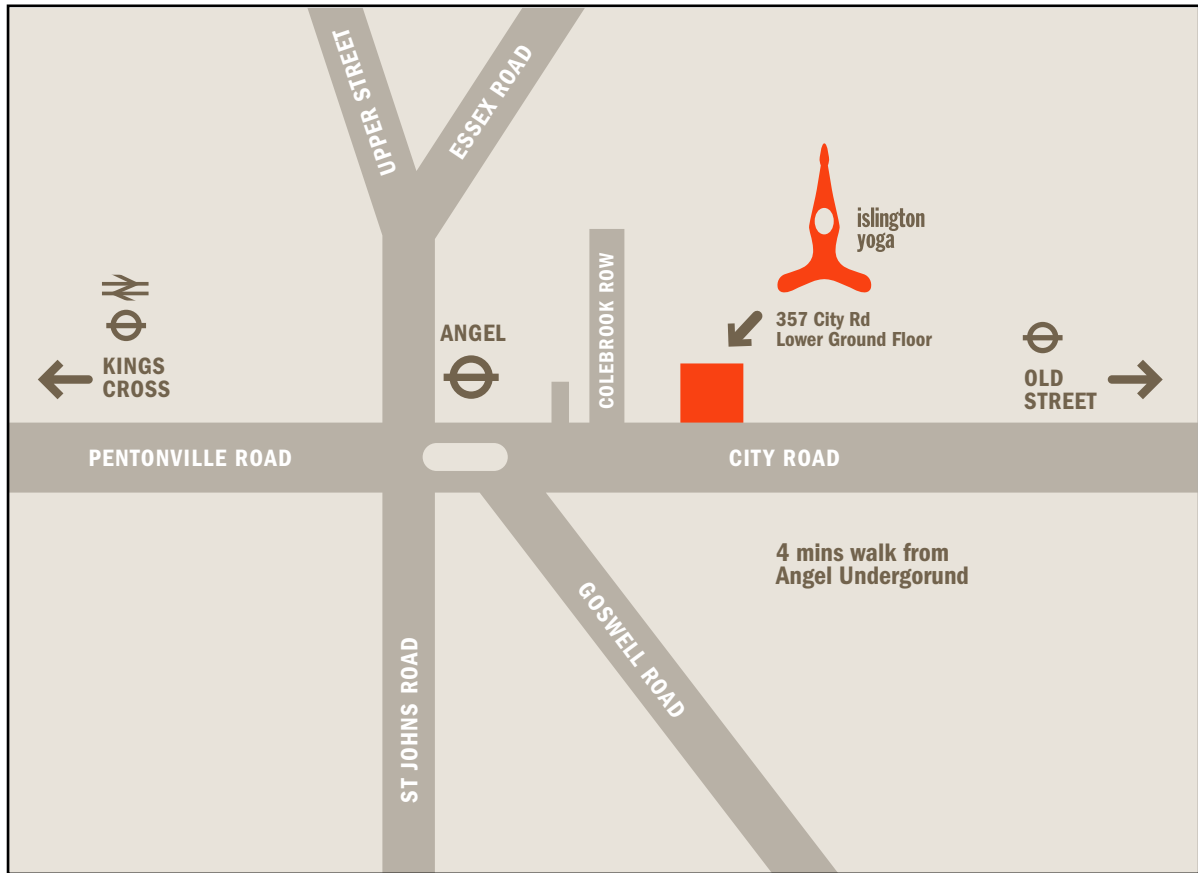

# Islington Yoga Location Map

## TRANSPORT

Nearest tube is Angel whilst Kings Cross, Farringdon and Old Street are within a mile.  
Bus routes 43, 19, 38, 73, 4, 30, 56, 341, 214, 274, and 153